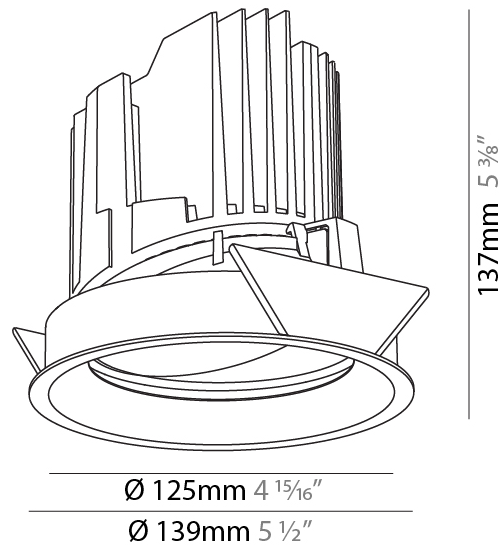

GENERAL

Series: Bioniq
 Subseries: Bioniq Round Adjustable
 Brand: Prolicht
 Division: Architectural
 Mounting Type: Recessed
 Mounting Location: Ceiling
 Subcategory: Downlight

PHYSICAL

Shape: Round
 Diameter (mm): 139
 Diameter (in): 5 1/2
 Height (mm): 137
 Height (in): 5 3/8
 Ceiling Thickness (mm): 10 / 12.5 / 15
 Ceiling Thickness (in): 3/8 or 1/2 or 9/16
 Min. Recessing Depth (mm): 150
 Min. Recessing Depth (in): 5 7/8
 Light Distribution: Adjustable / Downlight
 Weight (kg): 0.836
 Weight (lbs): 1.84
 Fixture Finish: SSR / BKV / CWI / CRY / HAB / LAG / UFT / ITA / RUA / RUR / MIC / FTG / MYG / TWT / LOD / PUS / FRO / FUP / KIA / POP / BLS / SPG / MEY / GOH / GUM / CHC / COM / ABZ / JAG / OBR / MOS / ROR
 Fixture Material: Aluminum Die Cast
 Cut-out Measurements: 130mm / 5 1/8"

OPTICAL

Reflector°: 18 / 38
 Optic°: Lens Pack - No Lens / Linear Spread Lens / Honeycomb / Spread Lens
 Adjustability: Rotational 355°; Tilt 30°

RATINGS AND CERTIFICATIONS

Certified By: Certified for North American Standards
 IP rating: IP20
 Zaneen Group Inc. © 2024, T 1800-388-3382, F 416-247-9319, www.zaneen.com