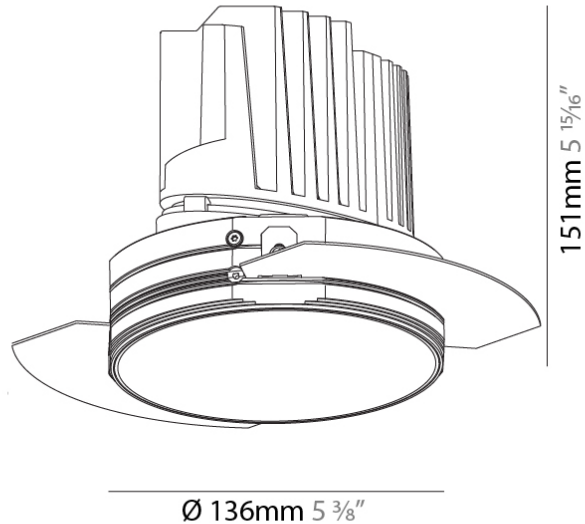

GENERAL

Series: Bioniq
 Subseries: Bioniq Round Deep
 Brand: Prolicht
 Division: Architectural
 Mounting Type: Trimless
 Mounting Location: Ceiling
 Subcategory: Downlight

PHYSICAL

Shape: Round
 Diameter (mm): 136
 Diameter (in): 5 3/8
 Height (mm): 151
 Height (in): 5 15/16
 Ceiling Thickness (mm): 10 / 12.5 / 15 / 25
 Ceiling Thickness (in): 3/8 or 1/2 or 9/16 or 1
 Min. Recessing Depth (mm): 170
 Min. Recessing Depth (in): 6 11/16
 Light Distribution: Downlight
 Weight (kg): 1.078
 Weight (lbs): 2.37
 Fixture Finish: SSR / BKV / CWI / CRY / HAB / LAG / UFT / ITA / RUA / RUR / MIC / FTG / MYG / TWT / LOD / PUS / FRO / FUP / KIA / POP / BLS / SPG / MEY / GOH / GUM / CHC / COM / ABZ / JAG / OBR / MOS / ROR
 Fixture Material: Aluminum Die Cast
 Cut-out Measurements: Ø 140mm / 5 1/2"
 Upon Request: Unique Ceiling Thickness

OPTICAL

Reflector°: 18 / 34
 Optic°: Lens Pack - No Lens / Linear Spread Lens / Honeycomb / Spread Lens
 Adjustability: Fixed
 Upon Request: Special Beam Angles

RATINGS AND CERTIFICATIONS

382, F 416-247-9319, www.zaneen.com
 Certified and created for North American standards at the end of the existing Model #. For assistance on 'custom' specifications, contact zteam@zaneen.com.
 In a constant effort to supply the best product, we reserve the right to change specifications or materials without notice. The most recent specification sheets are found at zaneen.com
 IP rating: IP20