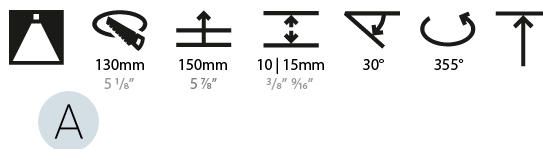

LED

Number of LEDs: 1
 Color Temperature (°K): 2700 / 3000 / 3500 / 4000
 Max. Delivered Lumen (lm): 2191 / 2280 / 2415 / 2164
 Nominal Lumen (lm): 2909 / 3028 / 3208 / 3273
 CRI: >90 CRI
 Efficiency (%): 63.10%
 Lamp Life (hrs): 50000

OPTICAL

Reflector°: 18 / 38
 Optic°: Lens Pack - No Lens / Linear Spread Lens / Honeycomb / Spread Lens
 Adjustability: Rotational 355°; Tilt 30°

RATINGS AND CERTIFICATIONS

Certified By: Certified for North American Standards
 IP rating: IP20
 Zaneen Group Inc. © 2024, T 1800-388-3382, F 416-247-9319, www.zaneen.com